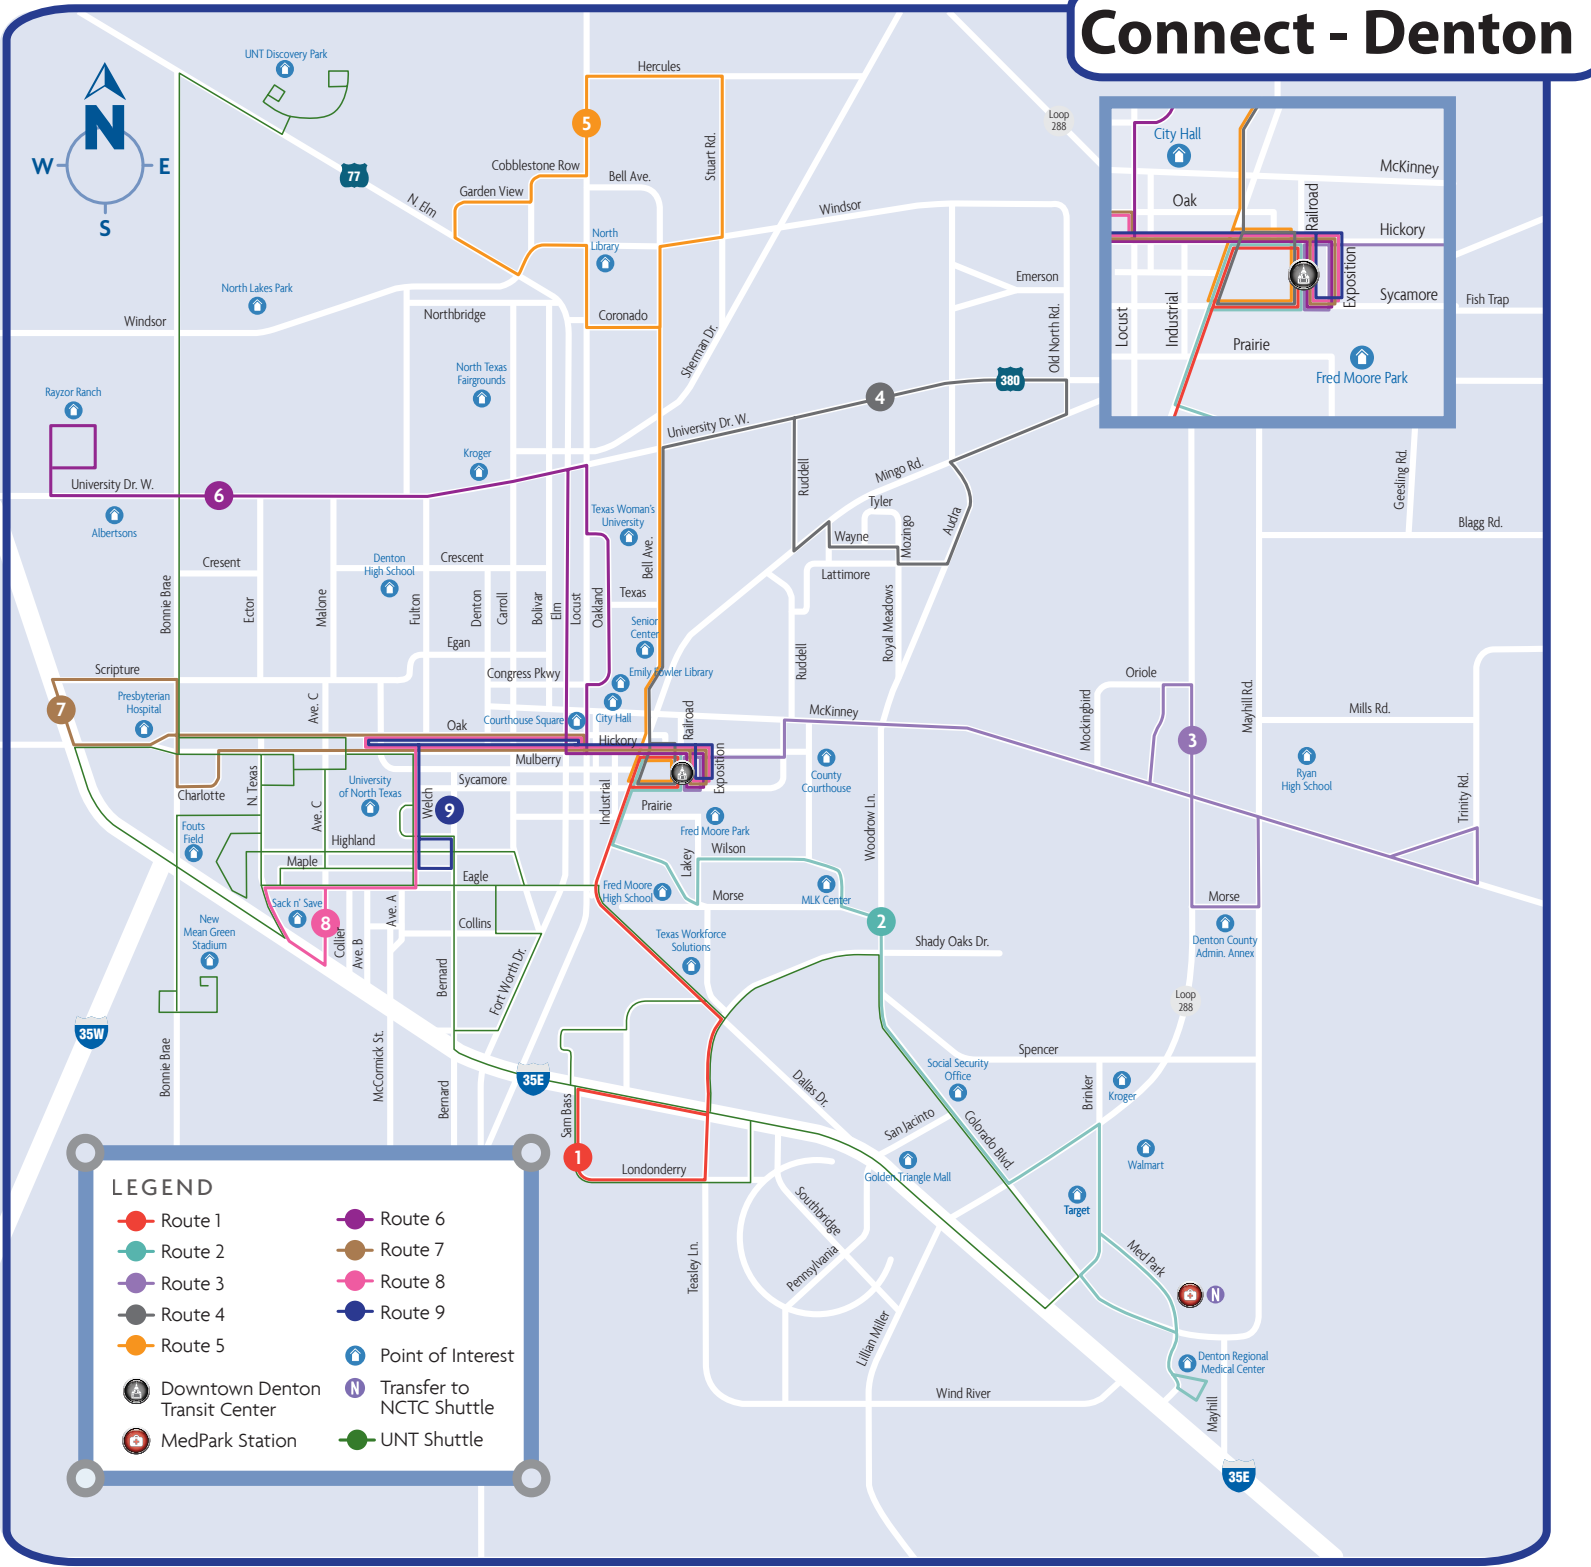

Connect - Denton

LEGEND

- Route 1
- Route 2
- Route 3
- Route 4
- Route 5
- Route 6
- Route 7
- Route 8
- Route 9
- Point of Interest
- Transfer to NCTC Shuttle
- MedPark Station
- UNT Shuttle