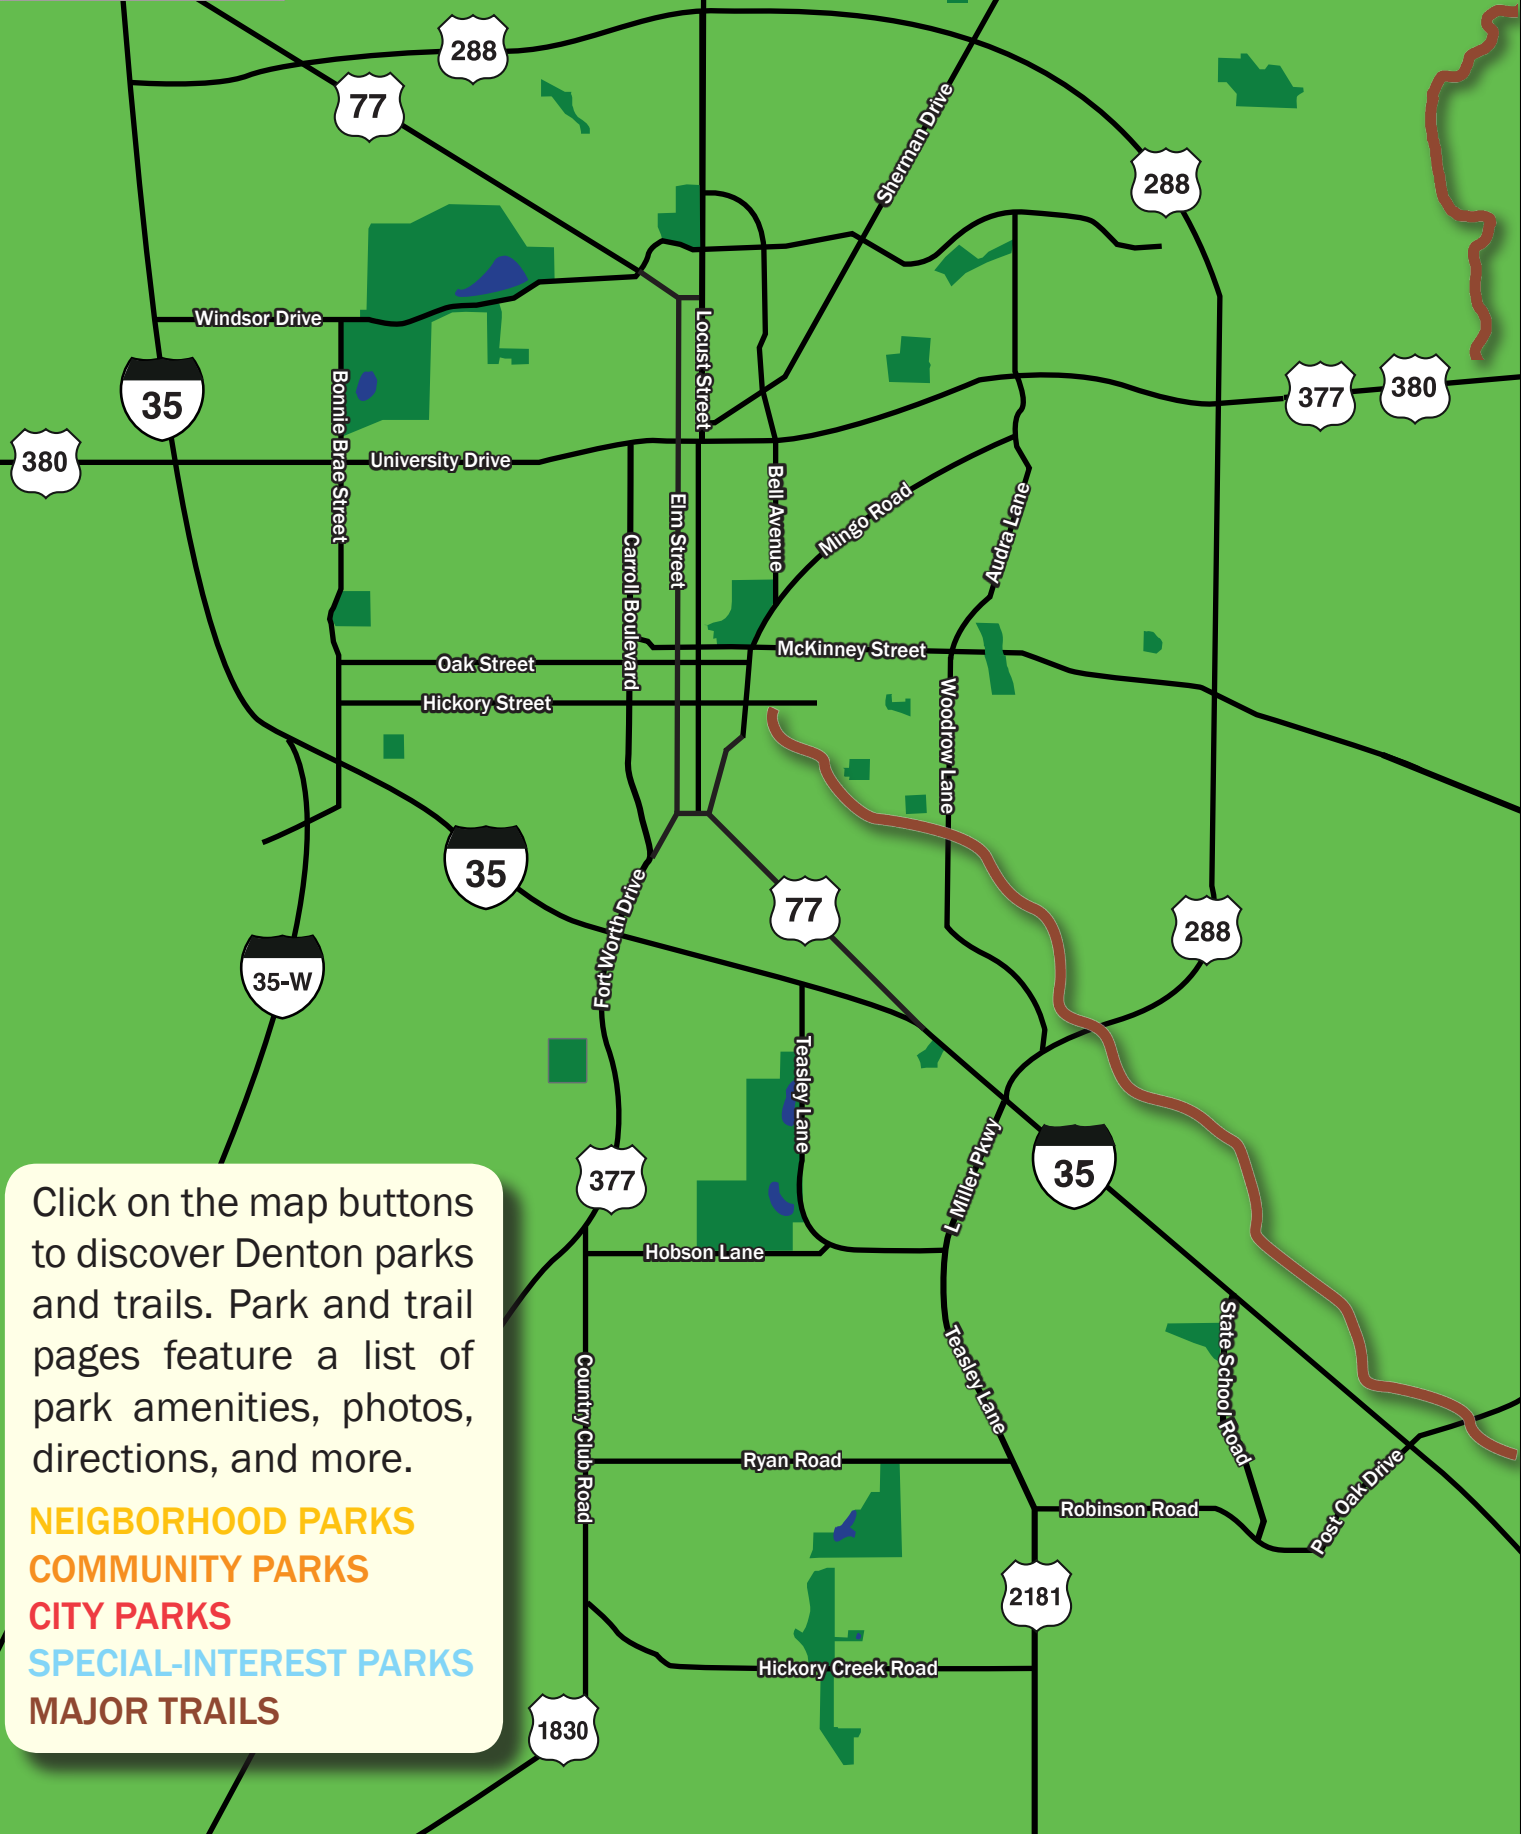

www.cityofdenton.com
 ADA/EOE/ADEA
 TDD: (800) 735-2989

Click on the map buttons to discover Denton parks and trails. Park and trail pages feature a list of park amenities, photos, directions, and more.

NEIGHBORHOOD PARKS
COMMUNITY PARKS
CITY PARKS
SPECIAL-INTEREST PARKS
MAJOR TRAILS