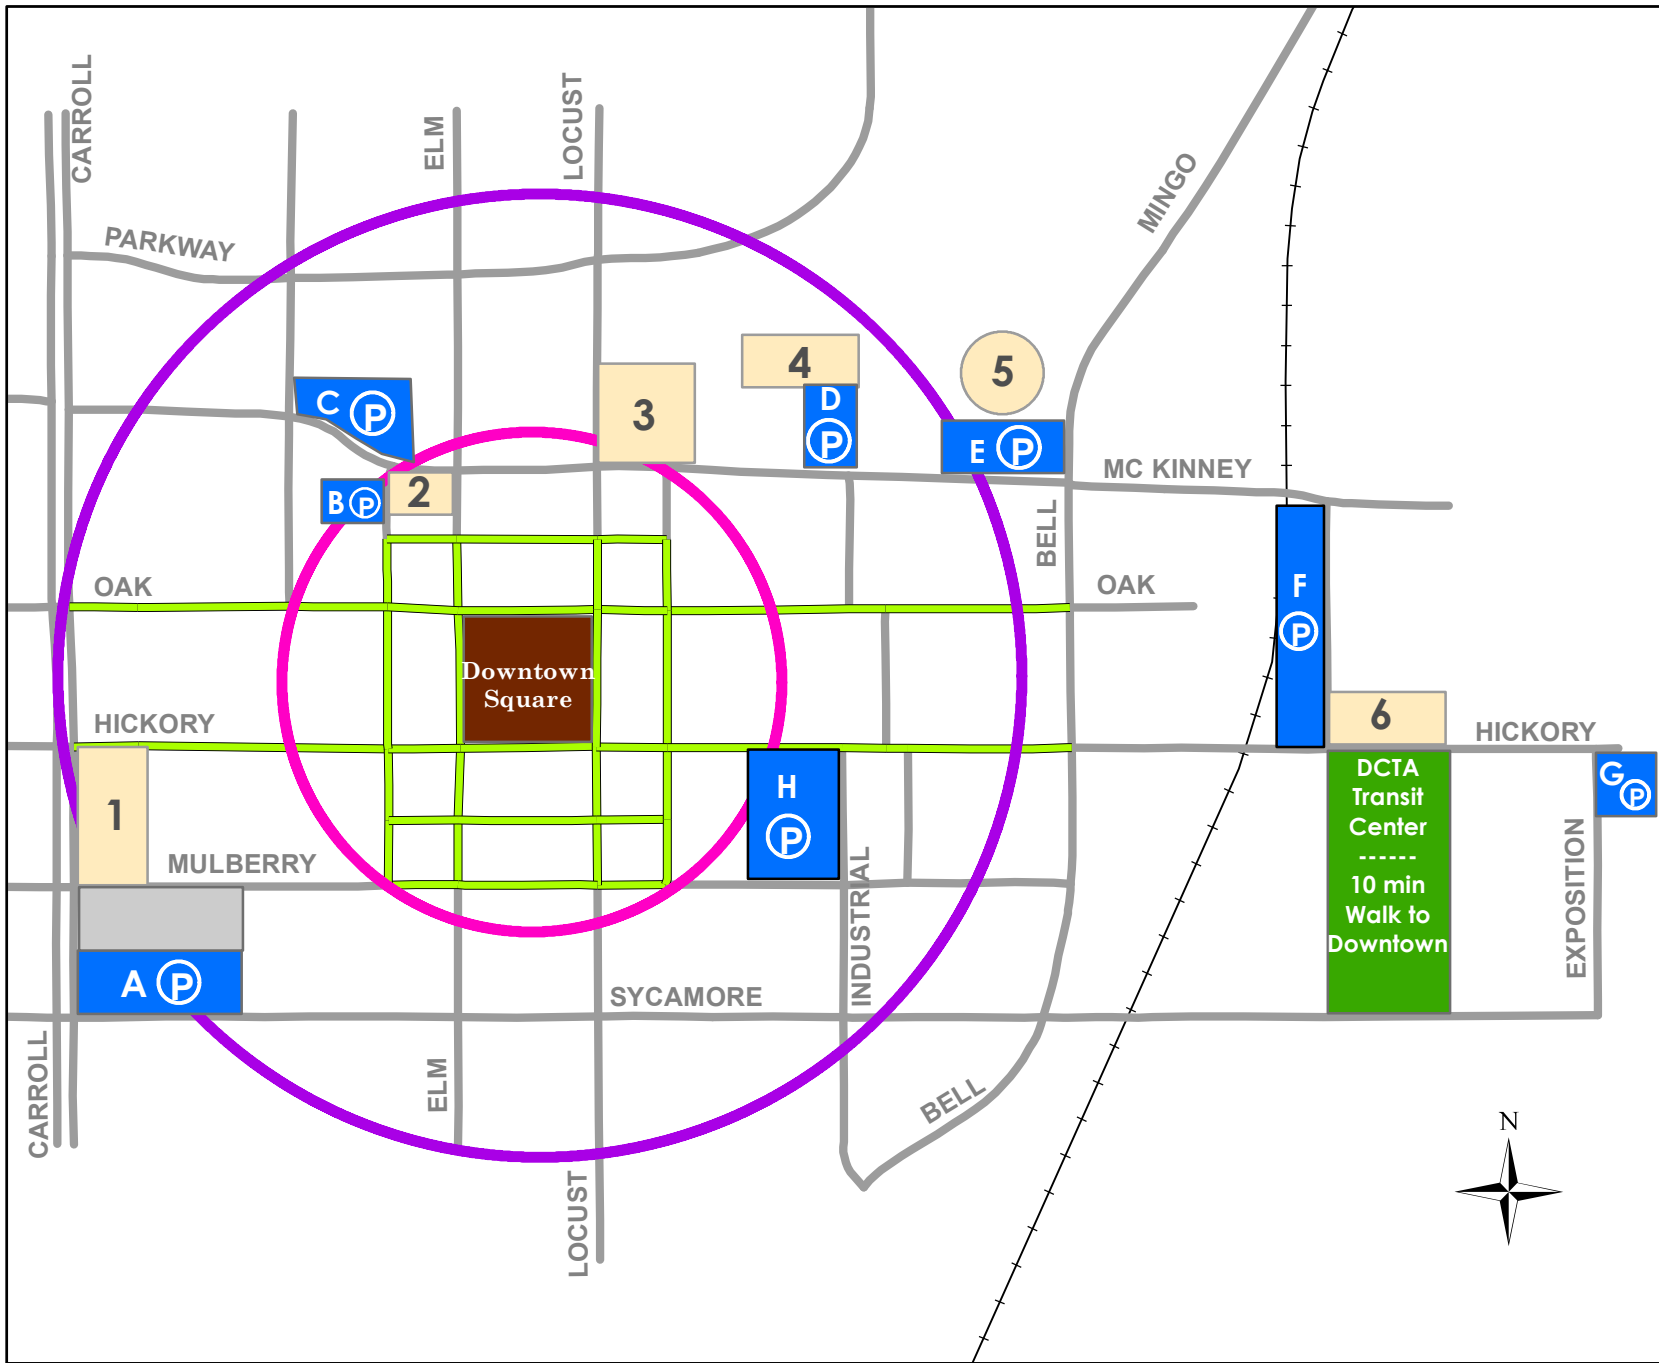

Downtown Denton Public Parking

LEGEND

DCTA TRANSIT CENTER
A-Train/Bus Depot

GOVERNMENT OFFICES

HISTORIC COURTHOUSE
ON THE SQUARE
110 W. HICKORY

1. CARROLL ADMIN BLD
601 E. Hickory
2. CITY HALL WEST
221 N. Elm
3. U.S. POST OFFICE
101 E. McKinney
4. CITY HALL
215 E. McKinney
5. CIVIC CENTER
321 E. McKinney
6. CITY HALL EAST
601 E. Hickory

PUBLIC PARKING LOCATIONS

- A. Carroll Admin Bld
601 E. Hickory
- B. The "Old Rock Lot"
Behind City Hall West
221 N. Elm
- C. City Hall West Aux. Lot
221 N. Elm
- D. City Hall Parking Lot
215 E. McKinney
- E. Civic Center Parking Lot
321 E. McKinney
- F. City Hall East Parking Lot
601 E. Hickory
- G. Public Parking Lot
XXX E. Hickory
- H. William's Square Parking
aka Wells Fargo Parking Lot
101 S. Locust

TIMED STREET PARKING
2 HR LIMIT - ENFORCED

5 MINUTE WALK
1/4 Mile radius

10 MINUTE WALK
1/2 Mile radius

City of Denton
ADA/EOE/ADEA
TDD (800) 735-289
(940) 349-8200

www.cityofdenton.com
Economic Development
Published 11/11