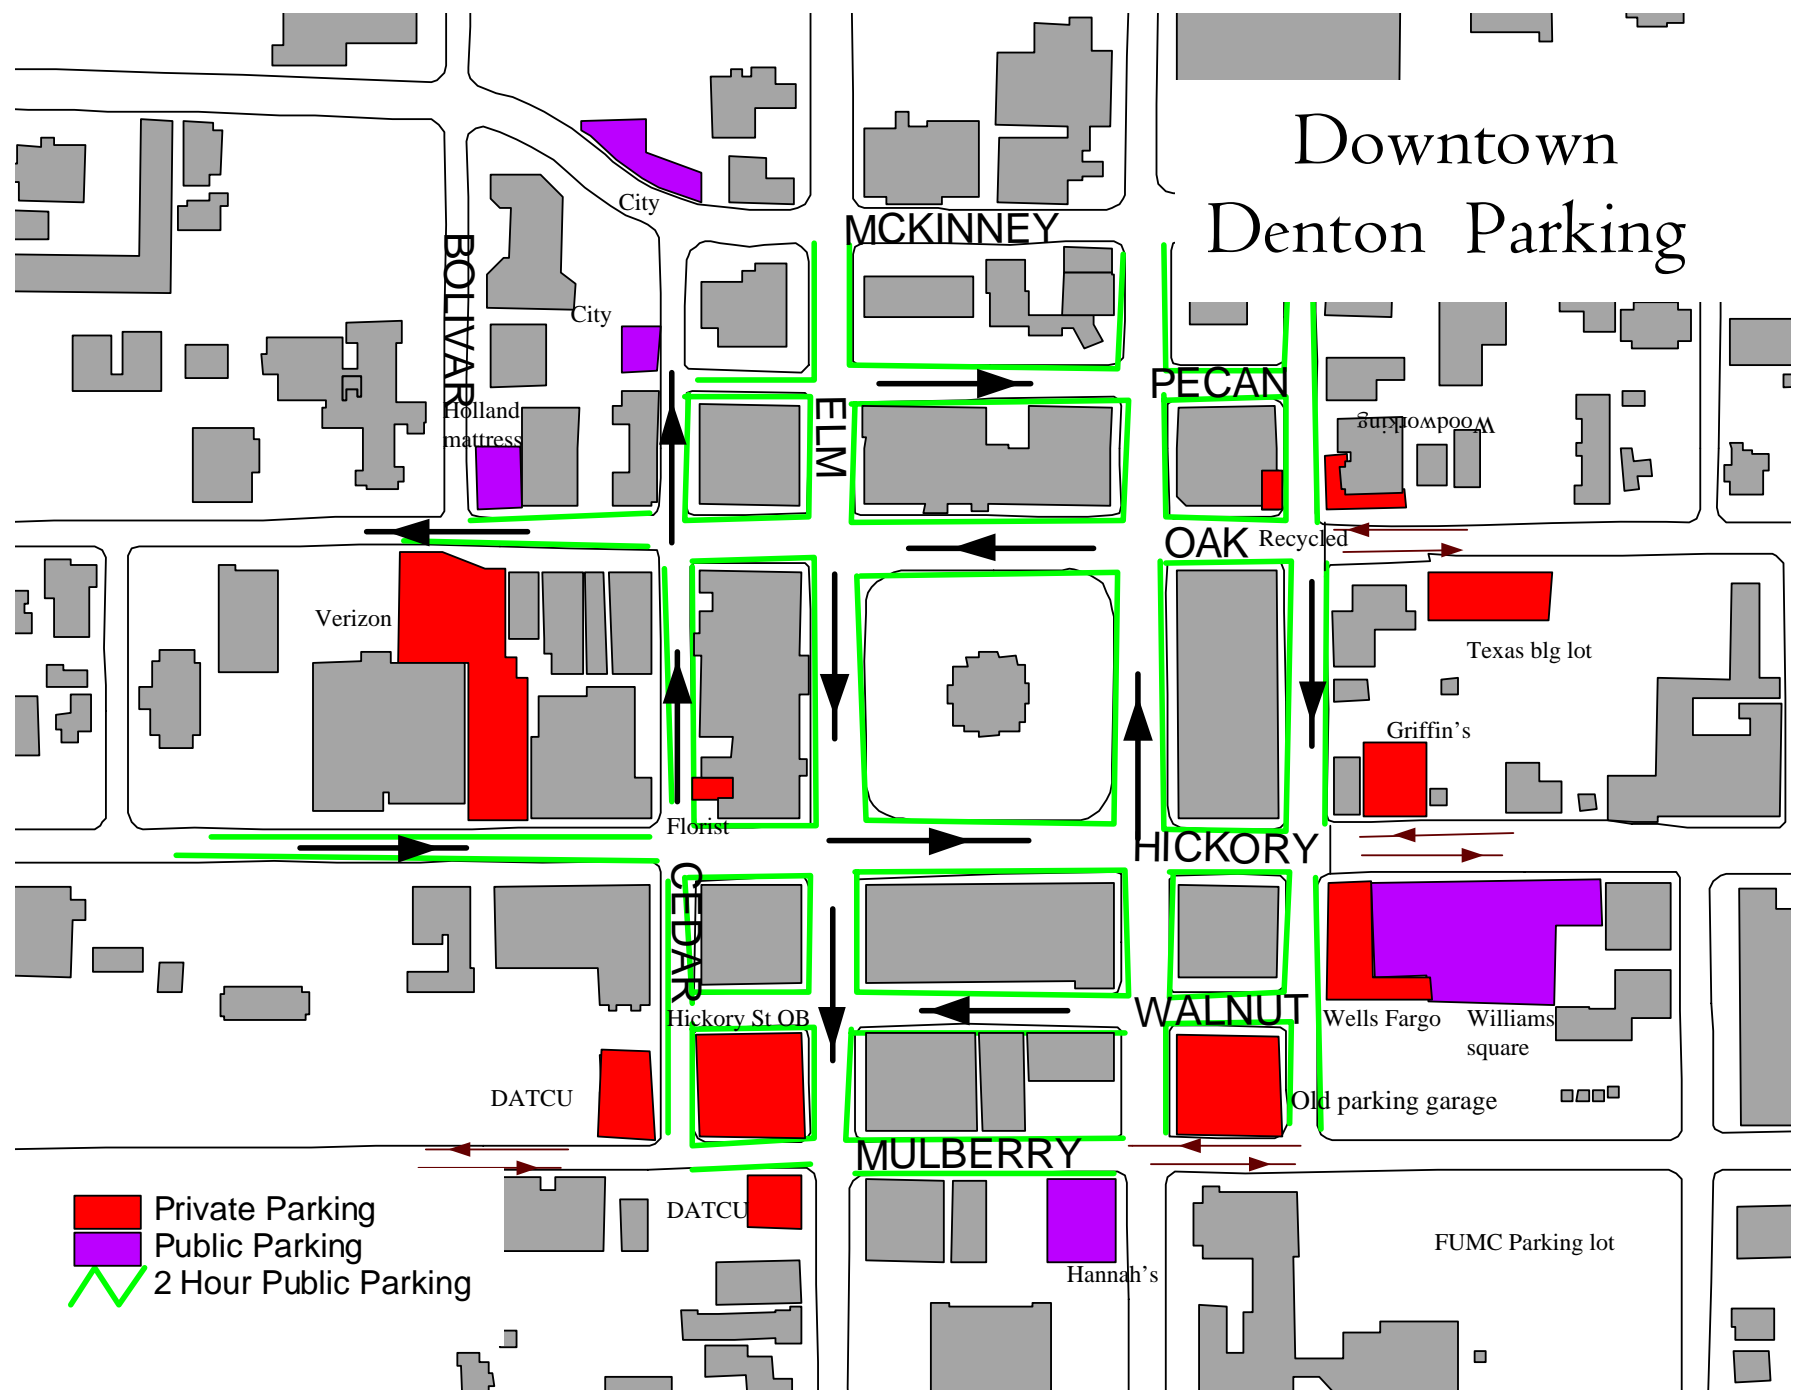

Downtown Denton Parking

-  Private Parking
-  Public Parking
-  2 Hour Public Parking